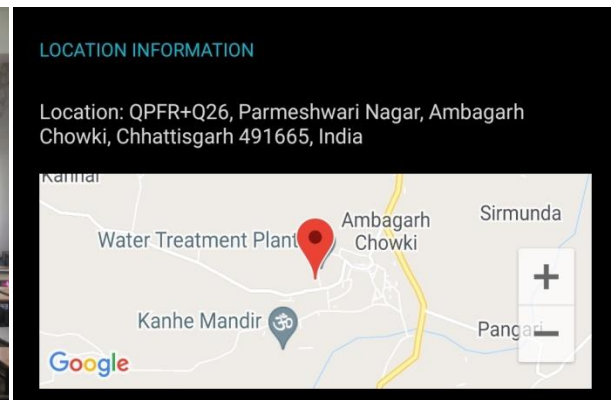

## ICT Enabled Facilities

Computer Room

Smart Class-1

Smart Class-2

LOCATION INFORMATION

Location: QP9P+842, Rajnandgaon, Chhattisgarh 491665, India

Seminar Hall

LOCATION INFORMATION