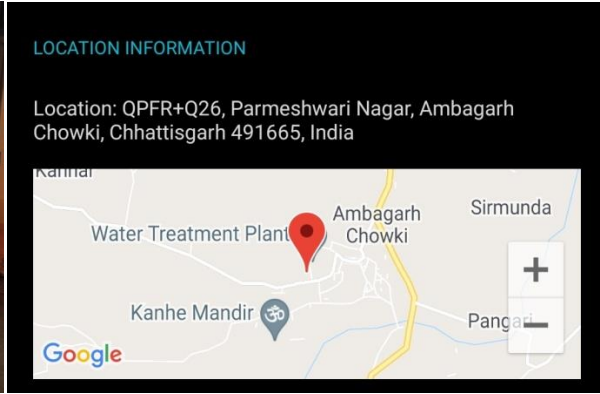

# Government LCS College Ambagarh Chowki

## ICT Enabled Facilities

Computer Room

Smart Class-1

Smart Class-2

LOCATION INFORMATION

Location: QP9P+842, Rajnandgaon, Chhattisgarh 491665, India

Seminar Hall

LOCATION INFORMATION