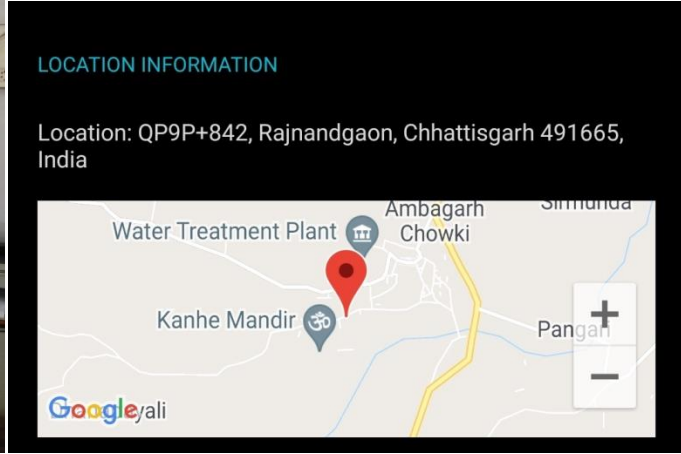

Physics Lab