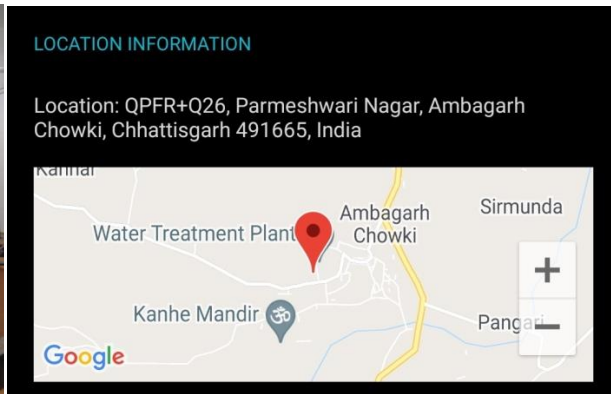

# Government LCS College Ambagarh Chowki

## ICT Enabled Facilities

Computer Room

Smart Class-1

Smart Class-2

LOCATION INFORMATION

Location: QP9P+842, Rajnandgaon, Chhattisgarh 491665, India

Seminar Hall

LOCATION INFORMATION